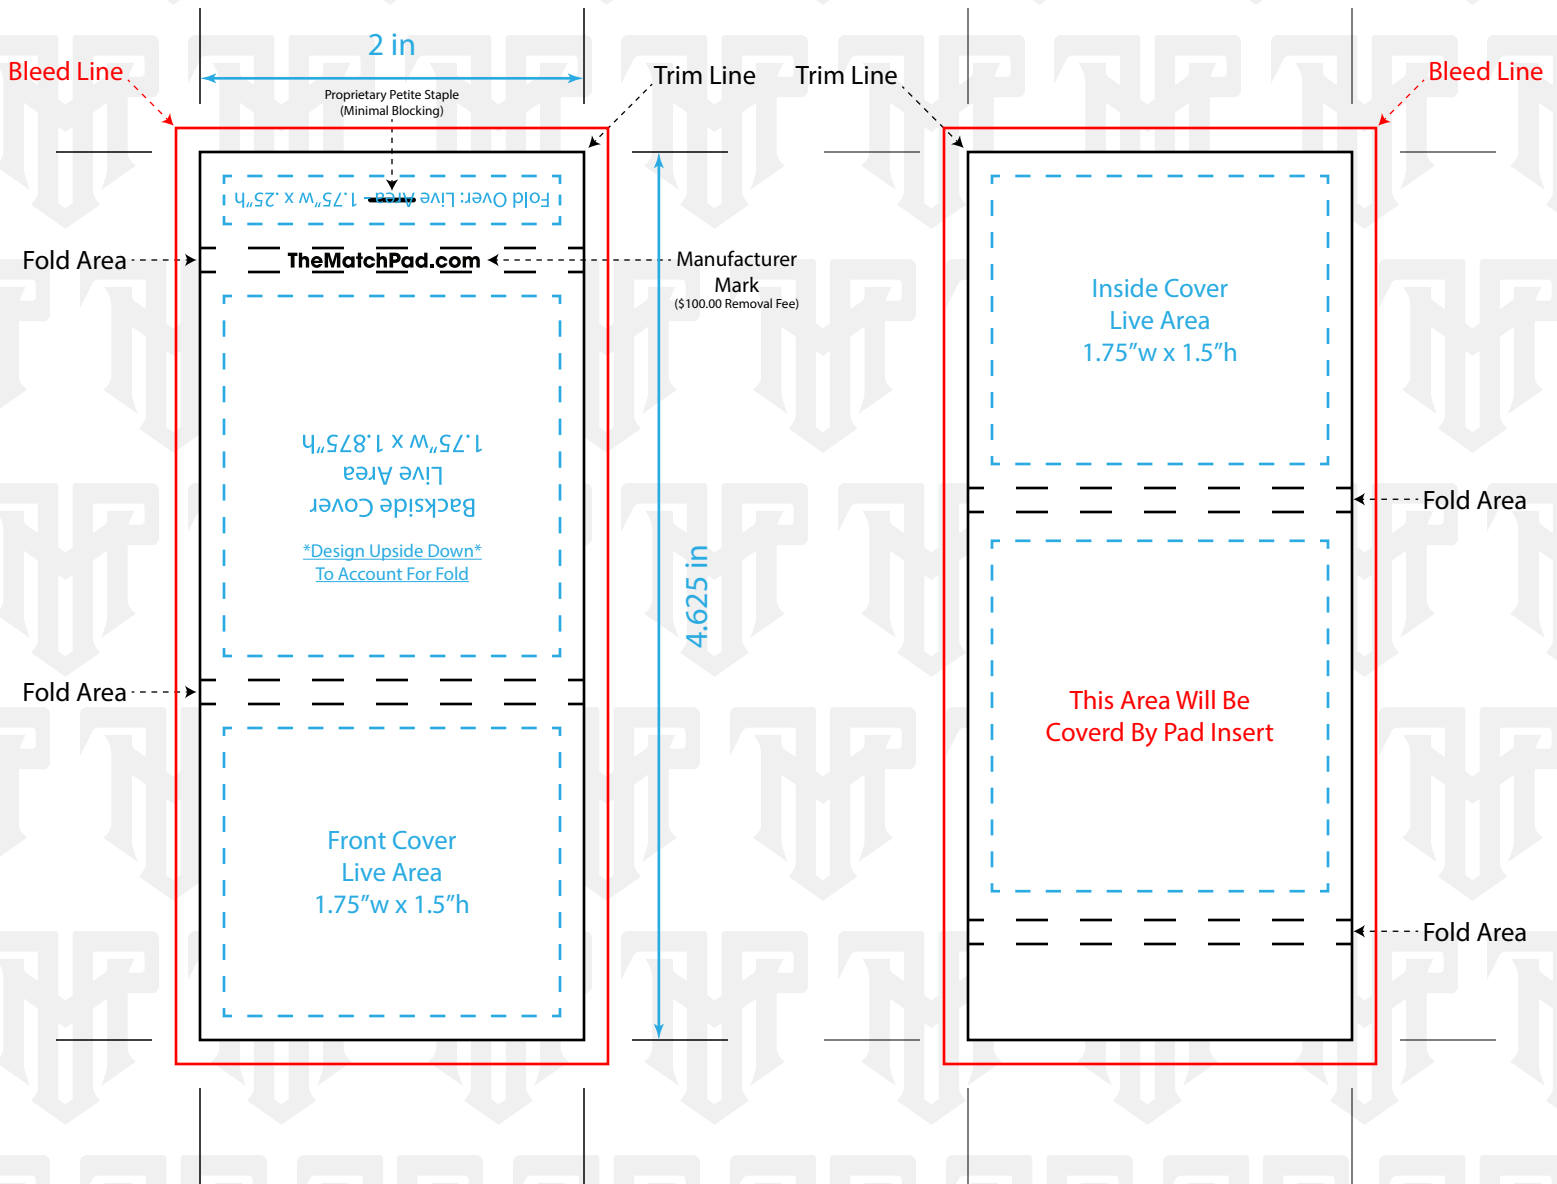

The Match Pad Design Template

Information

Outside Cover

Inside / Underprint

Artwork Guidelines:

Digital Artwork must be supplied as CMYK Adobe Illustrator files or Photoshop compatible images at 300 ppi.

*RGB colors , GIF files and other applications are not acceptable

- \$40.00 Artwork Setup Charge
- \$20.00 Additional Digital Art Proof Request

Premium Production Options:

- Spot U.V.
- U.V. Flooding
- Foil Stamping

The Match Pad

Submittal Information

Printing Options

- External Cover Only (4/0)
- External & Internal Printing (4/4)

Premium Options

- Spot U.V.
- U.V. Flooding
- Foil Stamping

Logo Example

Production Notes:

The Match Pad

Design Template

Design Here